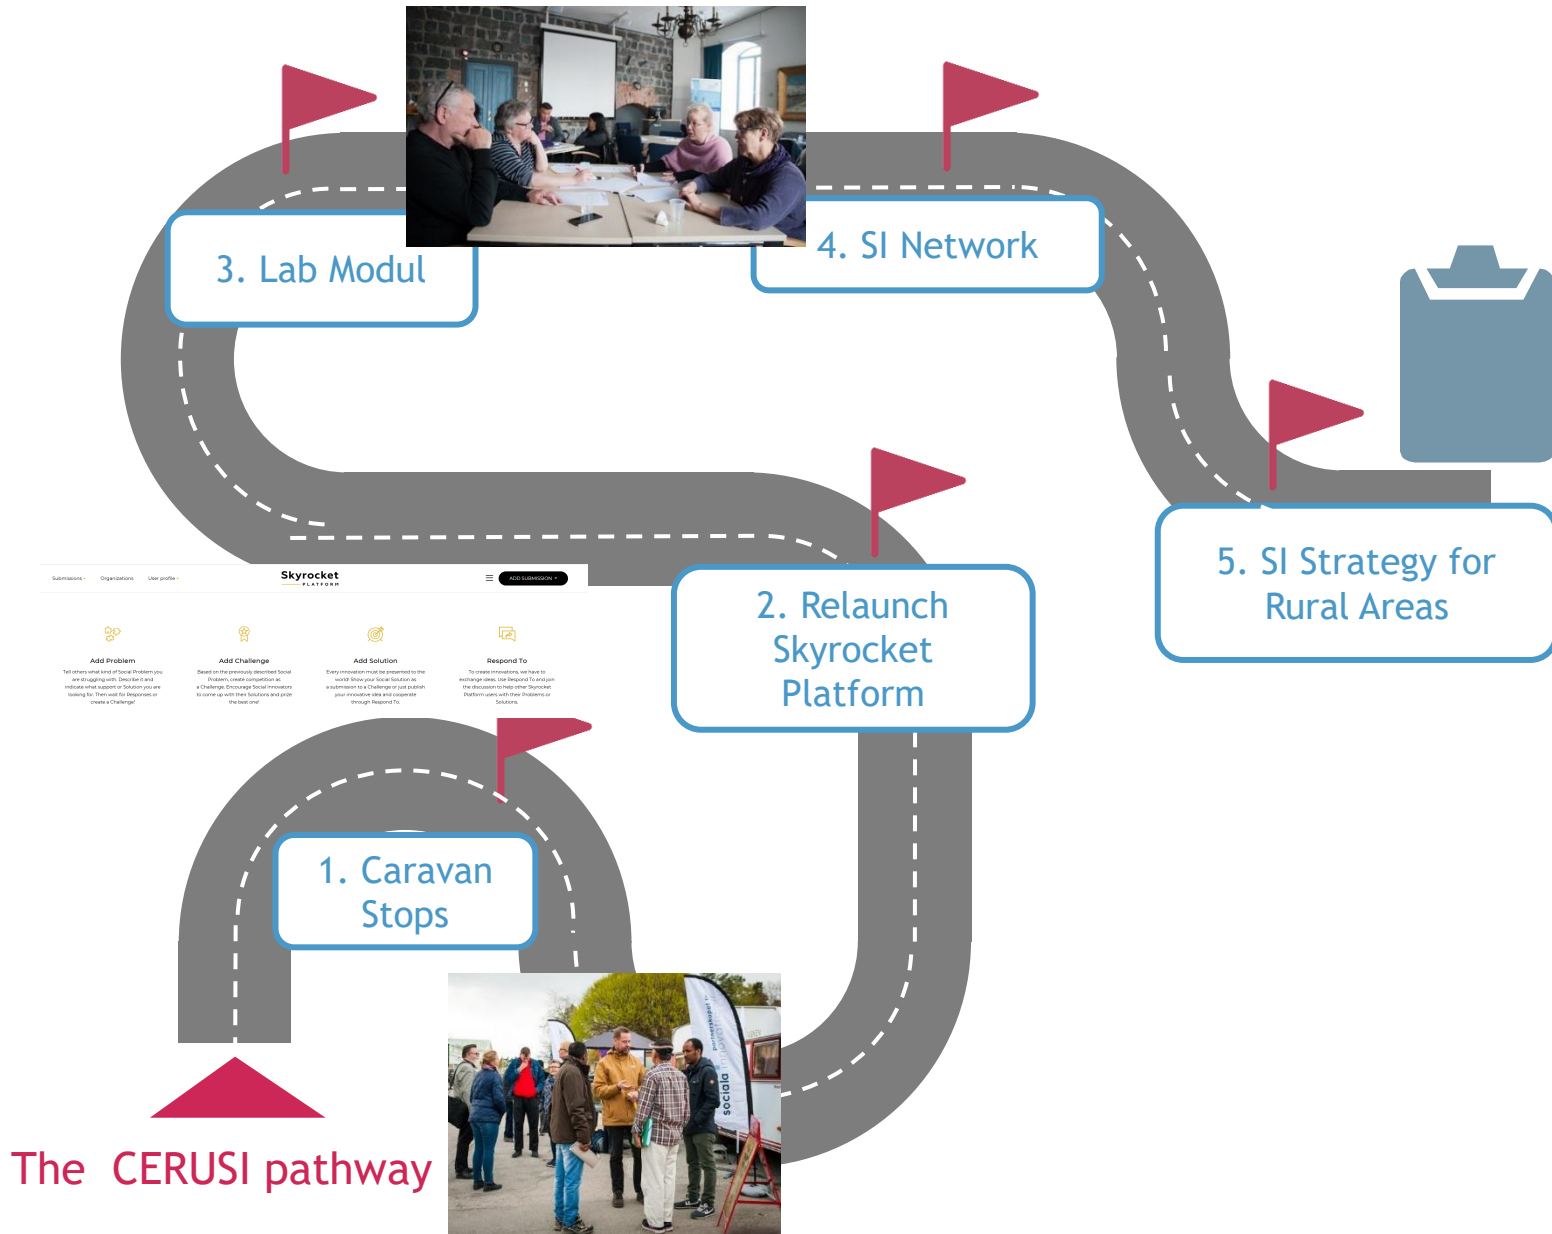

HOW DO WE WANT TO ACHIEVE THESE OBJECTIVES?